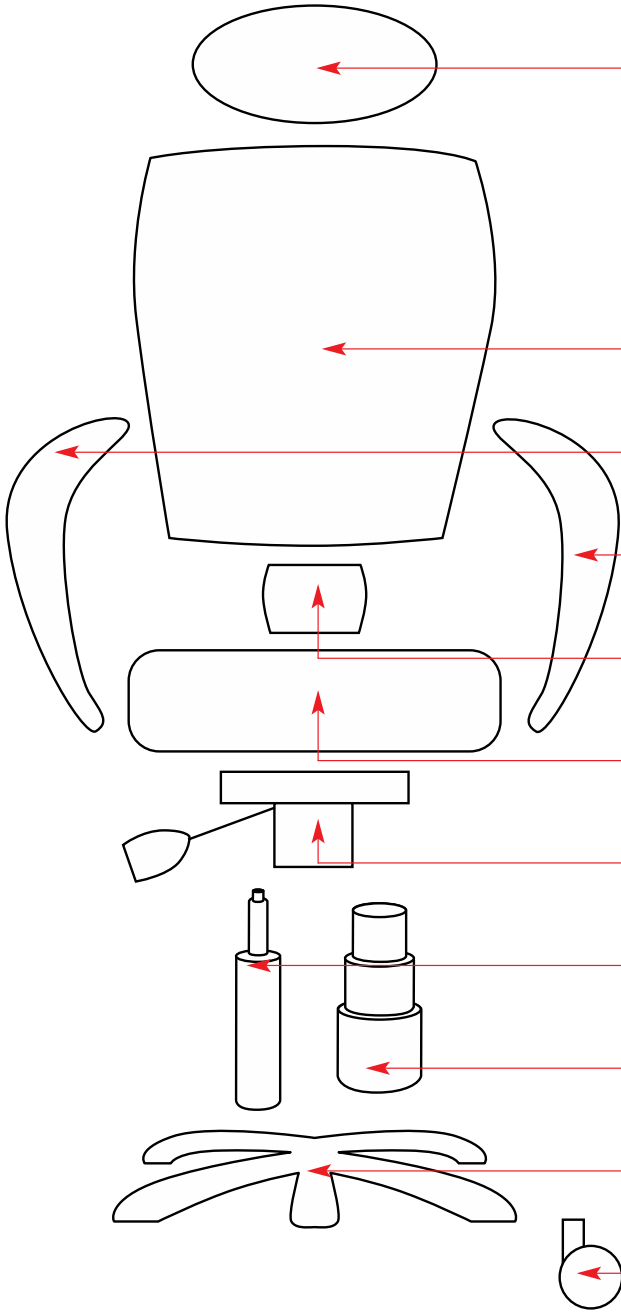

|         |               |      |
|---------|---------------|------|
| PRODUCT | GOLIATH WHITE | 6988 |
|---------|---------------|------|

|                                   |                              |   |
|-----------------------------------|------------------------------|---|
| HEADREST                          | N/A                          |   |
| BACKREST                          | Z6988B                       |   |
| ARM <small>RH when seated</small> | Z012<br>(FRAME WITH ARMPADS) |   |
| ARM <small>LH when seated</small> | Z012<br>(FRAME WITH ARMPADS) |   |
| BACK BRACKET/MECH                 | ATTACHED                     |   |
| SEAT                              | Z6988S                       | <b>MECHANISM<br/>SCREW DIMENSIONS<br/>IN CM</b><br> |
| MECHANISM                         | Z065G                        |   |
| GAS LIFT                          | Z29                          |   |
| TELESCOPE                         | Z35                          |   |
| FIVE STAR BASE                    | Z154G                        |   |
| CASTORS                           | Z010                         |   |

|         |   |
|---------|---|
| FIXINGS | M6*30 x4 (Back bar screws), M6*55 x1 (back bar screw), back bar cup x1, M6*25 x9 (arm screws), Allen key x1 |
|---------|---|

|              |  |
|--------------|--|
| UNIQUE PARTS |  |
|--------------|--|