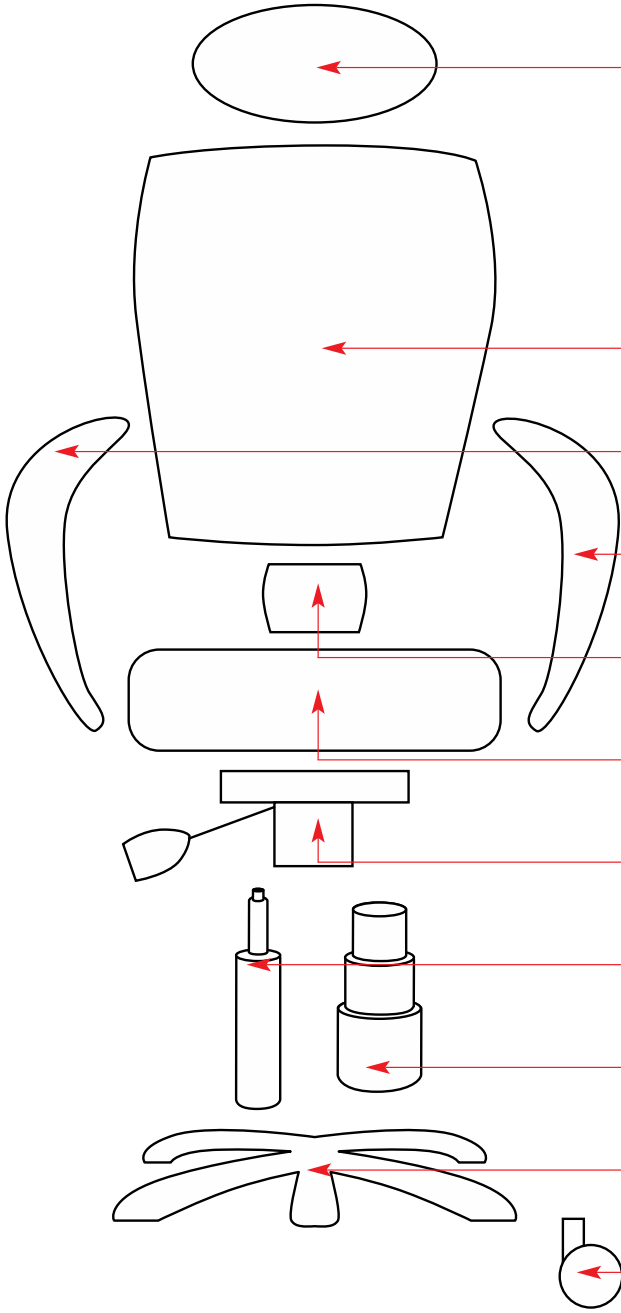

PRODUCT	ERGO TRIO	2901
---------	-----------	------

HEADREST	N/A	
BACKREST	Z312BLK (BLACK), Z312BLU (BLUE)	
ARM <i>RH when seated</i>	OPTIONAL	
ARM <i>LH when seated</i>	OPTIONAL	
BACK BRACKET/MECH	Z312F	
SEAT	Z312S	MECHANISM SCREW DIMENSIONS IN CM 
MECHANISM	Z58	
GAS LIFT	Z24	
TELESCOPE	Z35	
FIVE STAR BASE	Z151	
CASTORS	Z03	

FIXINGS	NO FIXINGS REQUIRED
---------	---------------------

UNIQUE PARTS	
--------------	--

NOTES	
-------	--