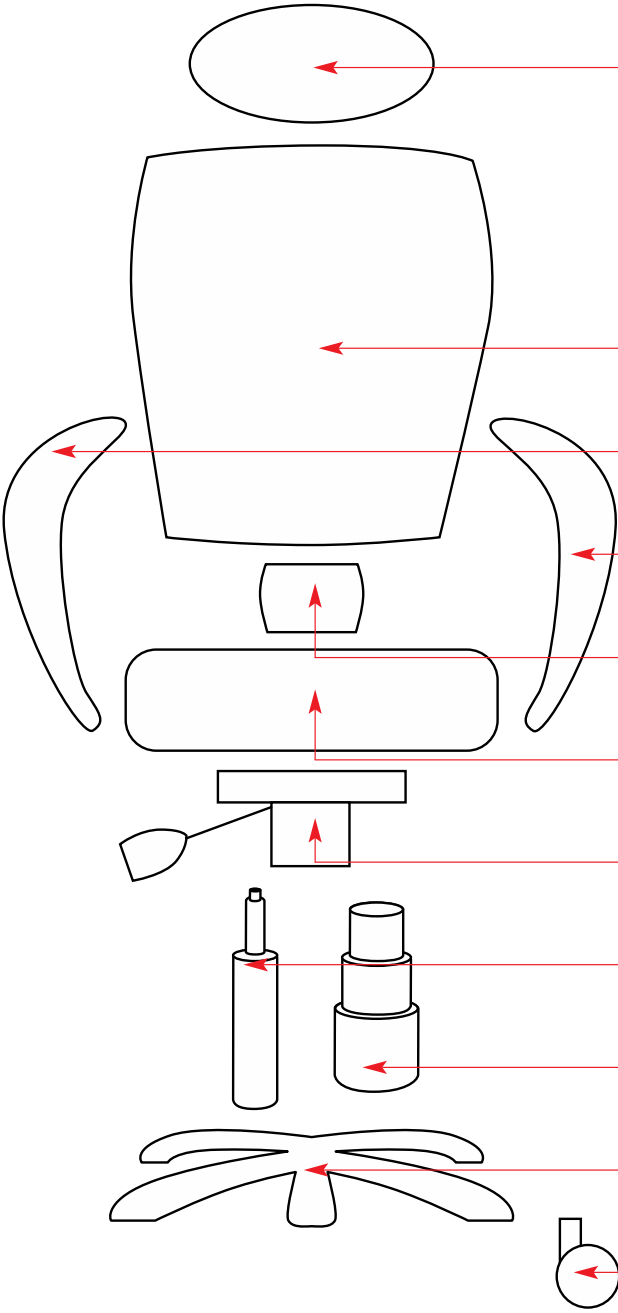

PRODUCT	ERGO PLUS	2901
---------	-----------	------

HEADREST	N/A	
BACKREST	Z993	
ARM <i>RH when seated</i>	OPTIONAL	
ARM <i>LH when seated</i>	OPTIONAL	
BACK BRACKET/MECH	N/A	
SEAT	Z992	MECHANISM SCREW DIMENSIONS IN CM
MECHANISM	ATTACHED	
GAS LIFT	Z10 (BASE PLUS), Z121 (BASE ULTRA), Z188 (BASE PREMIER)	
TELESCOPE	Z35 (N/A FOR PREMIER&ULTRA)	
FIVE STAR BASE	R510 (BASE PLUS), R520 (BASE ULTRA), R530 (BASE PREMIER)	
CASTORS	Z03	

FIXINGS	BACK BRACKET SCREWS x3
---------	------------------------

UNIQUE PARTS	
--------------	--

NOTES	
-------	--